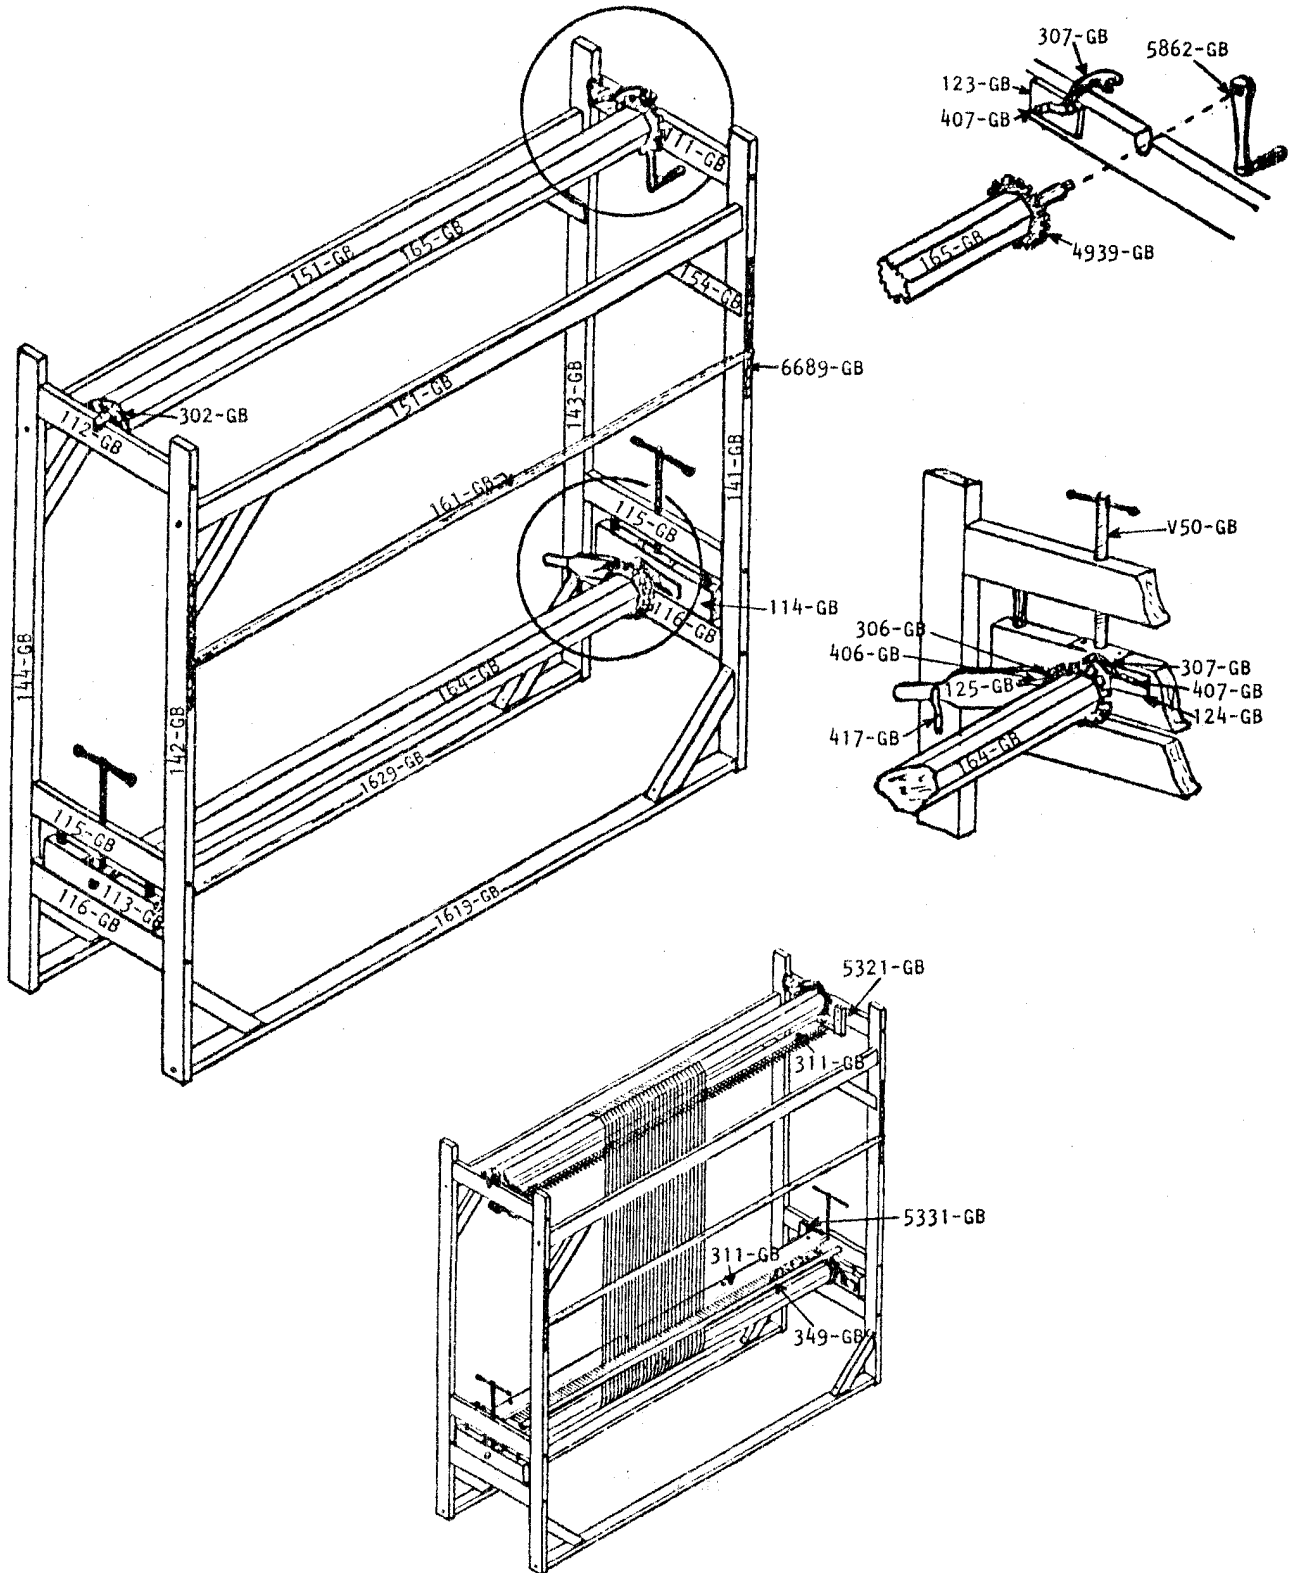

GOBELIN

GOBELIN 36", 45" or 60" (80")

WOOD

141-GB	Right front upright post
142-GB	Left front upright post
143-GB	Right back upright post
144-GB	Left back upright post
151-GB	Upper cross-member (front or back)
1629-GB	Lower cross-member
1619-GB	Treadle-set cross-member
111-GB	Right upper lateral cross-member
112-GB	Left upper lateral cross-member
115-GB	Cross-member for tension screw
114-GB	Right adjustable lateral cross-member
113-GB	Left adjustable lateral cross-member,
116-GB	Lower lateral cross-member
154-GB	Strengthening piece connecting cross-member, to upright post
164-GB	Cloth beam with wheels
165-GB	Warp beam with wheels
161-GB	Heddle support
123-GB	Upper board to center ratchet pawls
124-GB	Lower board to center ratchet pawls
125-GB	Take-up motion handle
170-GB	Lease stick

METAL

6649-GB	Hook for heddle support
66n9-GB	Chain for heddle support
V50-GB	Tension screw (assembled)
406-GB	Strengthening piece for take-up motion handle
407-GB	Strengthening piece for ratchet pawls
417-GB	Take-up motion handle support
4319-GB	Beam latch

Cast-iron

3U2-GB	Plain wheel
4939-GB	Square toothed ratchet wheel
5662-GB	Crank
306-GB	Ratchet pawl for take-up motion handle
307-GB	Ratchet pawl for beam