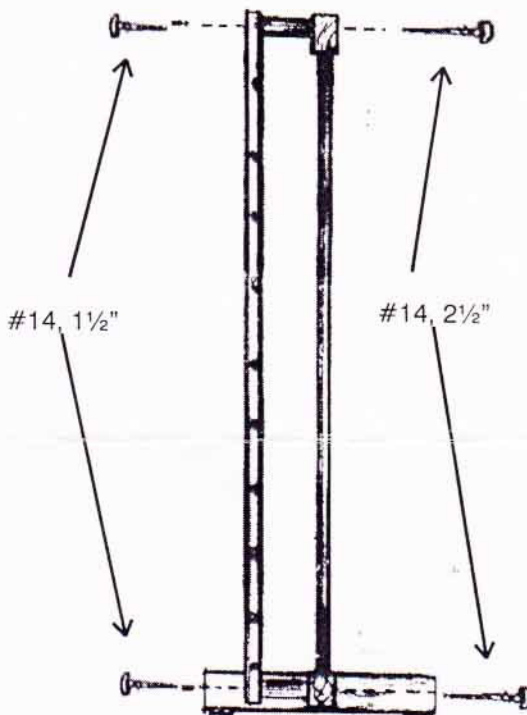

## 6362-2000

1 planche avec oeillets  
4 espaceur bois  
4 vis #14, 1½"  
4 vis #14, 2½"

1 board with eye screws  
4 wood spacers  
4 screws #14, 1½"  
4 screws #14, 2½"

1972 Simoneau  
Plessisville Qc.  
Canada  
819-362-7207  
(fax) 819-362-2045